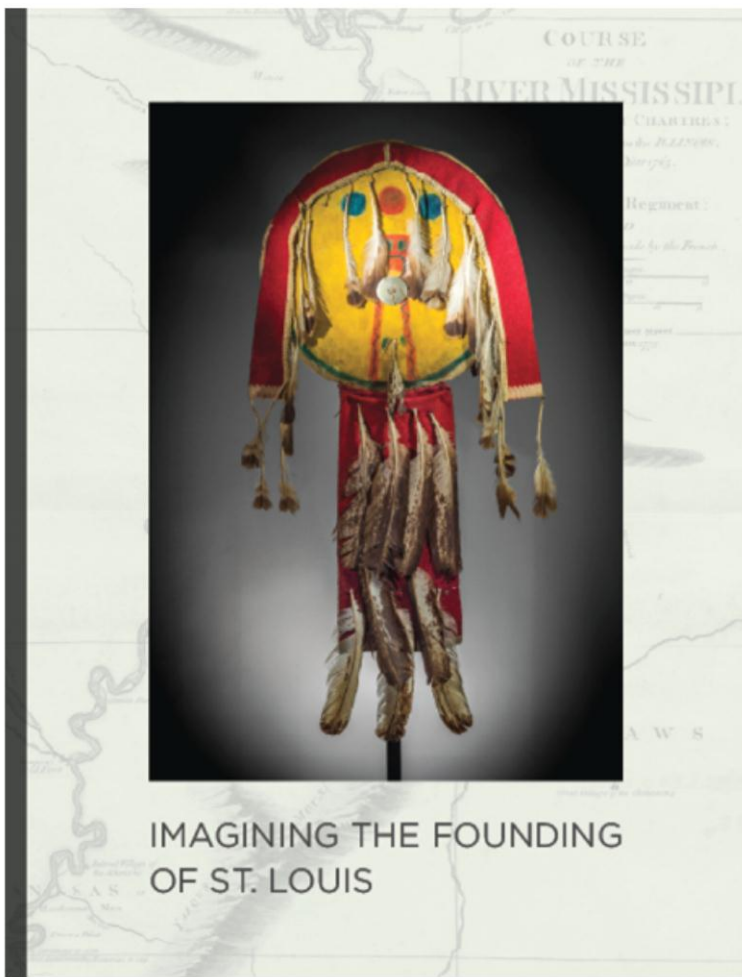

Imagining the Founding of St. Louis

Hardcover, 8 1/2 x 11 inches, 109 pages.

Organized by the Sheldon Art Galleries in St. Louis to commemorate the 250th anniversary of the founding of St. Louis, this exhibition catalogue features a group of paintings and drawings that depict the founding of St. Louis and the people involved. It pays tribute to the contributions of Missouri's native people with a group of rare and beautiful historical Osage, Missouria and Illiniois artifacts and regalia. Included are essays on St. Louis as an Indian capital by Dr. J. Frederick Fausz; an analysis of the imagined representations of the founding by Sheldon Art Galleries director, Olivia Lahs-Gonzales; an introduction and section texts by exhibition co-curator Daven Anderson; and additional contributions by Caitlin Donald, Julie Dunn Morton, Kerrie Mohahan, Kathryn Red Corn, and Jill Ahlberg Yohe.

Oscar E. Berninghaus, (American, 1874–1952)
Laclede Landing at Present Site of St. Louis, c. 1914
oil on canvas, 22 1/2 x 44 1/2 inches
Saint Louis Art Museum, Gift of August A. Busch Jr. 272:1977

ORDER FORM