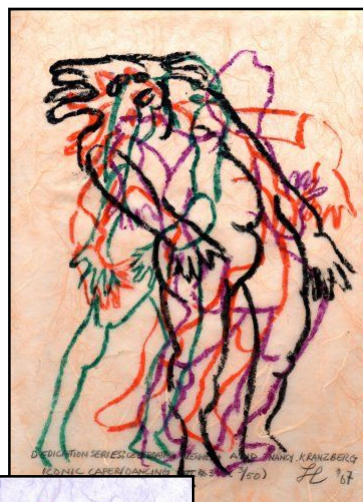

Special **Limited Edition** Catalogue With Monoprint By **Leon Hicks**

Limited Edition Signed Catalogue
with Monoprint (unframed) ~ \$300.00
Proceeds Benefit the Sheldon Art Galleries

Iconic Caper/Dancing, 2007
Monoprint: oilstick and rubbing on lavender or peach Unryu paper
9 ¼ x 12 ¼ inches (dimensions and design variable)
edition of 50, each unique