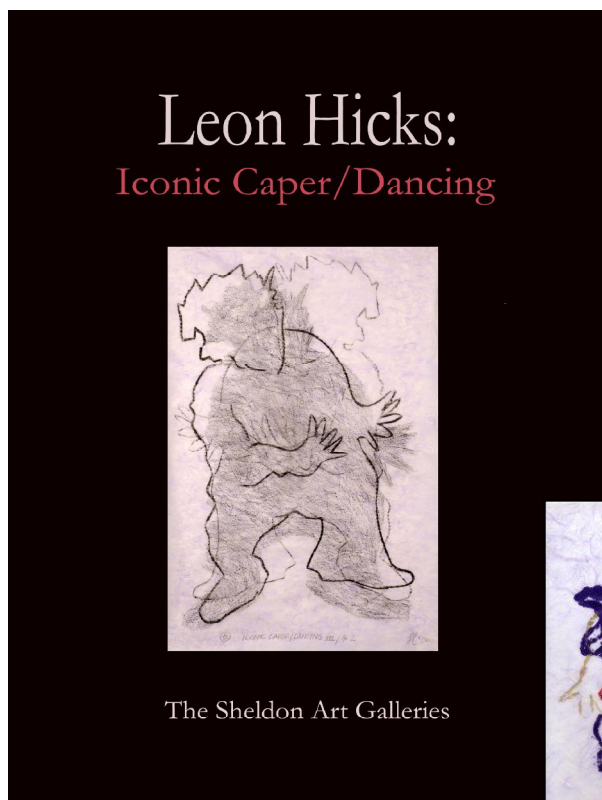

Special **Limited Edition** Catalogue With Monoprint By **Leon Hicks**

Limited Edition Signed Catalogue
with Monoprint (unframed) ~ \$300.00
Proceeds Benefit the Sheldon Art Galleries

Iconic Caper/Dancing, 2007
Monoprint: oilstick and rubbing on lavender or peach Unryu paper
9 ¼ x 12 ¼ inches (dimensions and design variable)
edition of 50, each unique