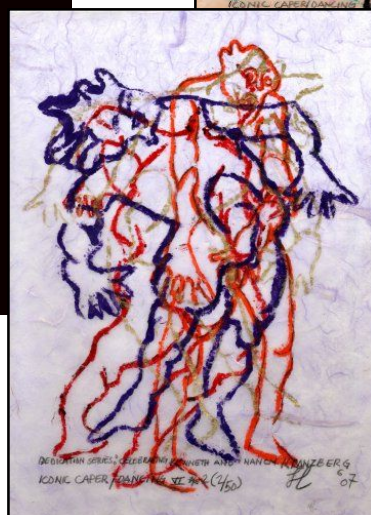

Special **Limited Edition** Catalogue With Monoprint By **Leon Hicks**

Limited Edition Signed Catalogue
with Monoprint (unframed) ~ \$300.00
Proceeds Benefit the Sheldon Art Galleries

Iconic Caper/Dancing, 2007
Monoprint: oilstick and rubbing on lavender or peach Unryu paper
9 ¼ x 12 ¼ inches (dimensions and design variable)
edition of 50, each unique

Catalogue available without limited edition monoprint for \$32.50

Leon Hicks

Printmaker, virtuoso draughtsman and Professor Emeritus in the Art Department at Webster University in St. Louis, Leon Hicks has for over 40 years created works that are at once aesthetically beautiful and conceptually complex. A student of art history, Hicks has studied the techniques of Rembrandt, Albrecht Dürer and Mauricio Lasansky, among others, but has also incorporated computer technology theory and conceptual art practice since the 1970s. Hicks is keenly aware of the presence and the action/reaction of the viewer. He presents his installations as a total experience rather than as a collection of independent works of art that are meant to be experienced as such.