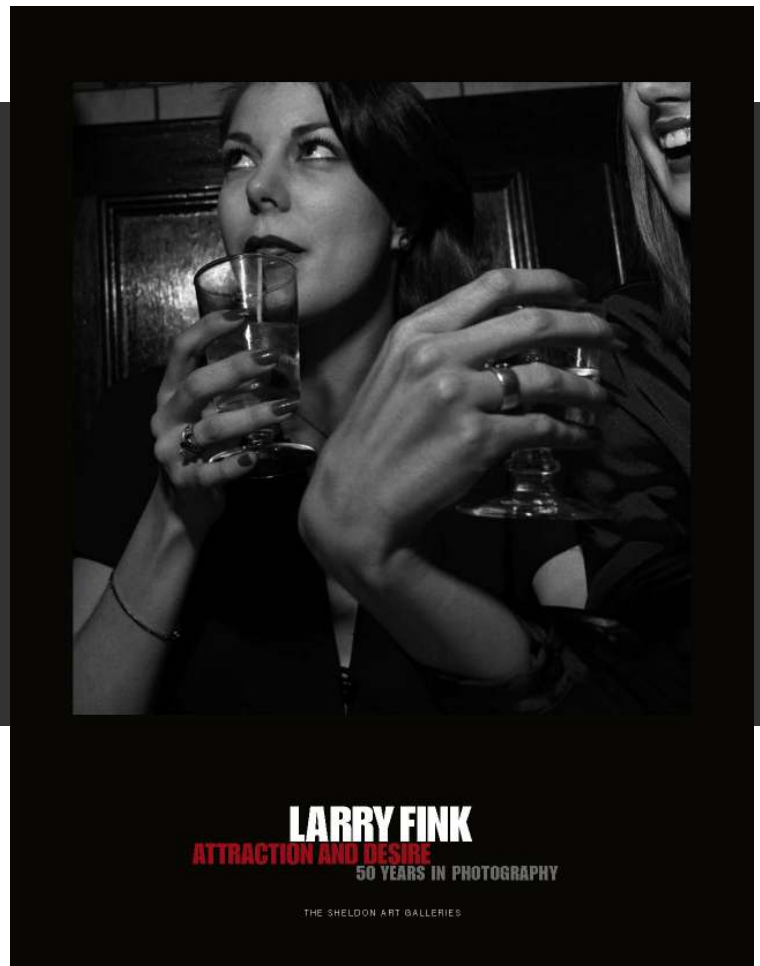

Special Offer:
Limited Edition
Exhibition
Catalogue
With Signed
Print by Larry Fink

Limited Edition
Catalogue with Print

Includes signed, 11 x 14 inch inkjet print: *Martha, Lola, Max and the House*, 2008 (unframed) and portfolio box with colophon

Edition of 25, printed on Museo silver rag paper
\$1,500

Signed Deluxe Edition, includes special 8 x 10 laid-in image and dedication.
\$115.00

Regular edition, signed
\$70.00

Edition of 200

Larry Fink Catalogue Order Form